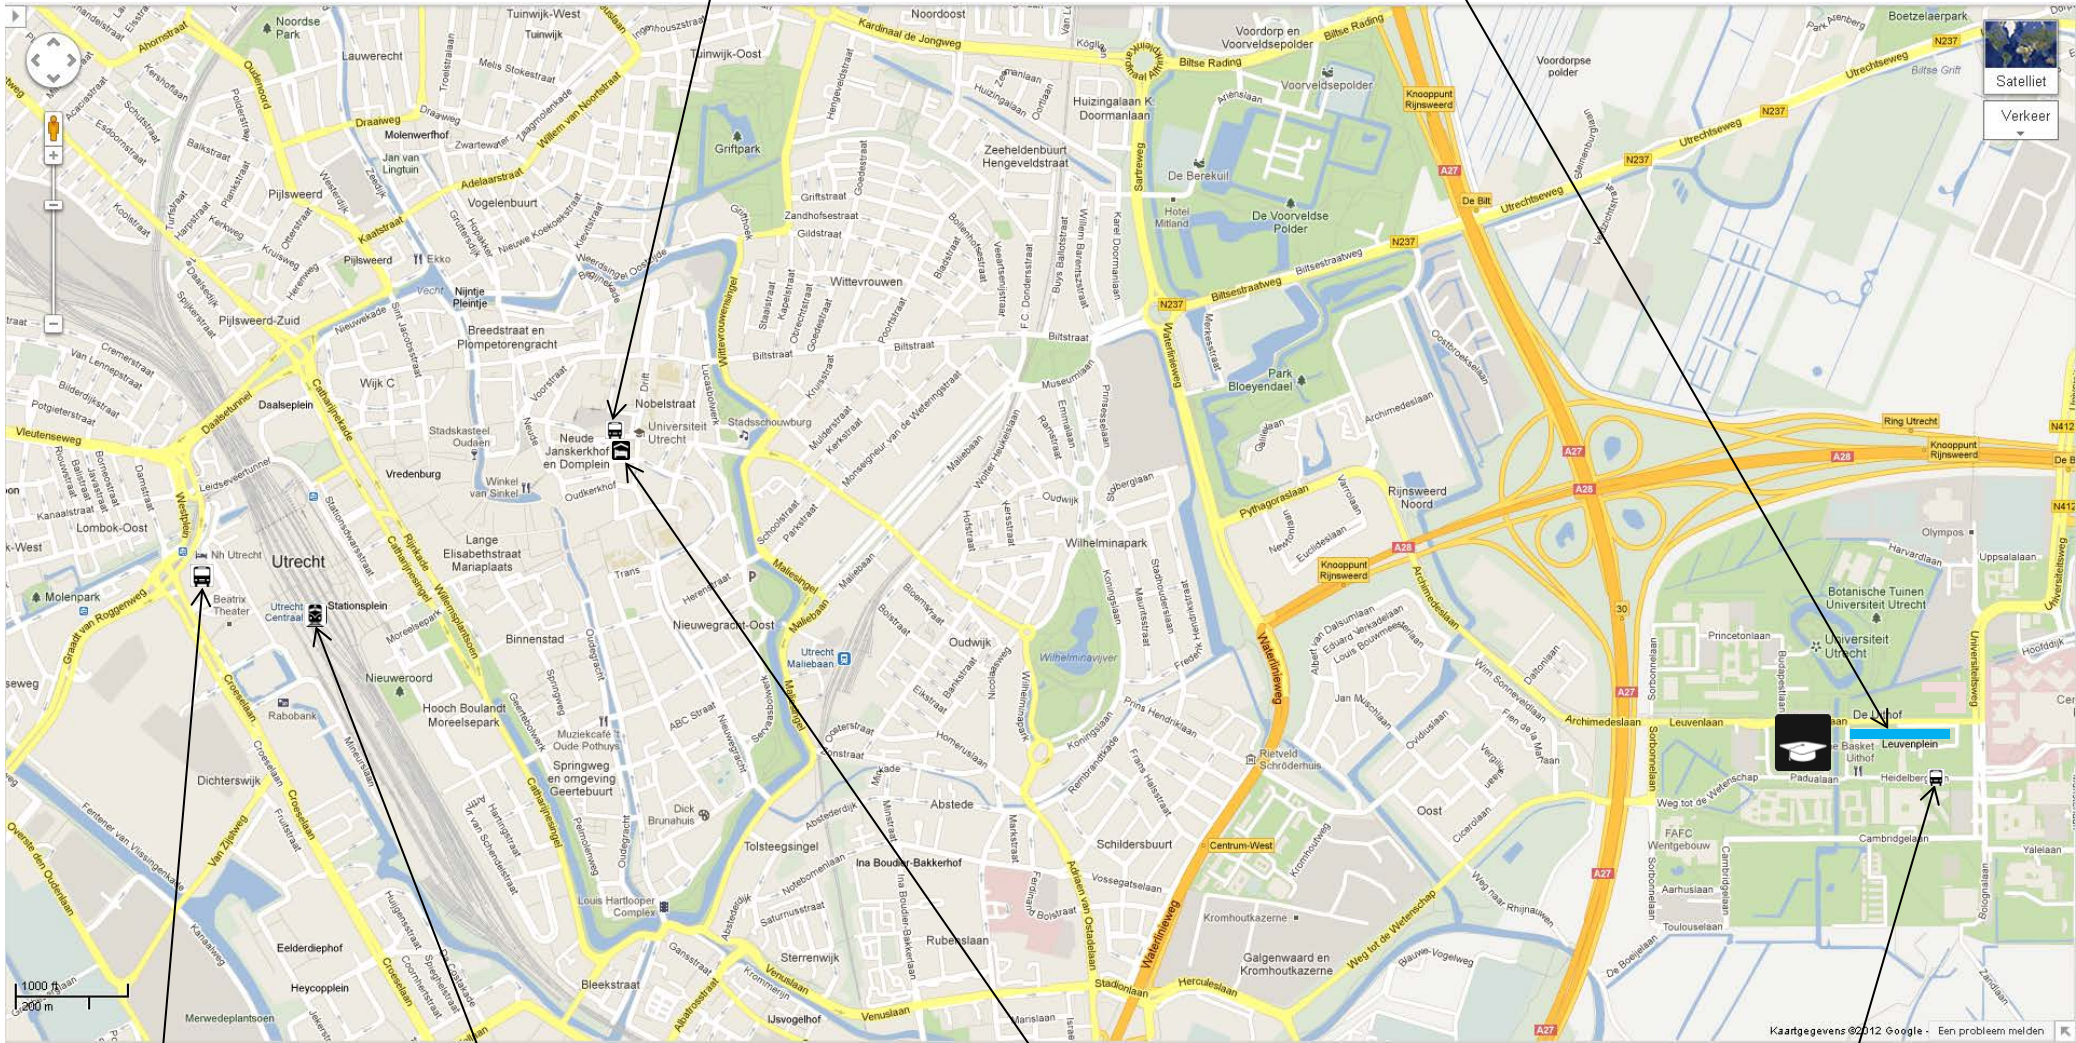

General map Utrecht

Bus stop Janskerkhof
line 28

Marinus Ruppert building
Leuvelaan 19

Bus station
(take city bus line 28)

Train station
(Centraal Station)

NH hotel
Centre Utrecht

Bus stop Heidelberglaan
line 28

Map Utrecht centre

Bus stops Janskerkhof
line 28
direction Central Station

Bus stops Janskerkhof
line 28
direction De Uithof

NH hotel
Centre Utrecht

Map De Uithof

Marinus Ruppert building
Leuvelaan 19

Bus stop Heidelberglaan, line 28
(for Marinus Ruppert building
and to city centre & train station)