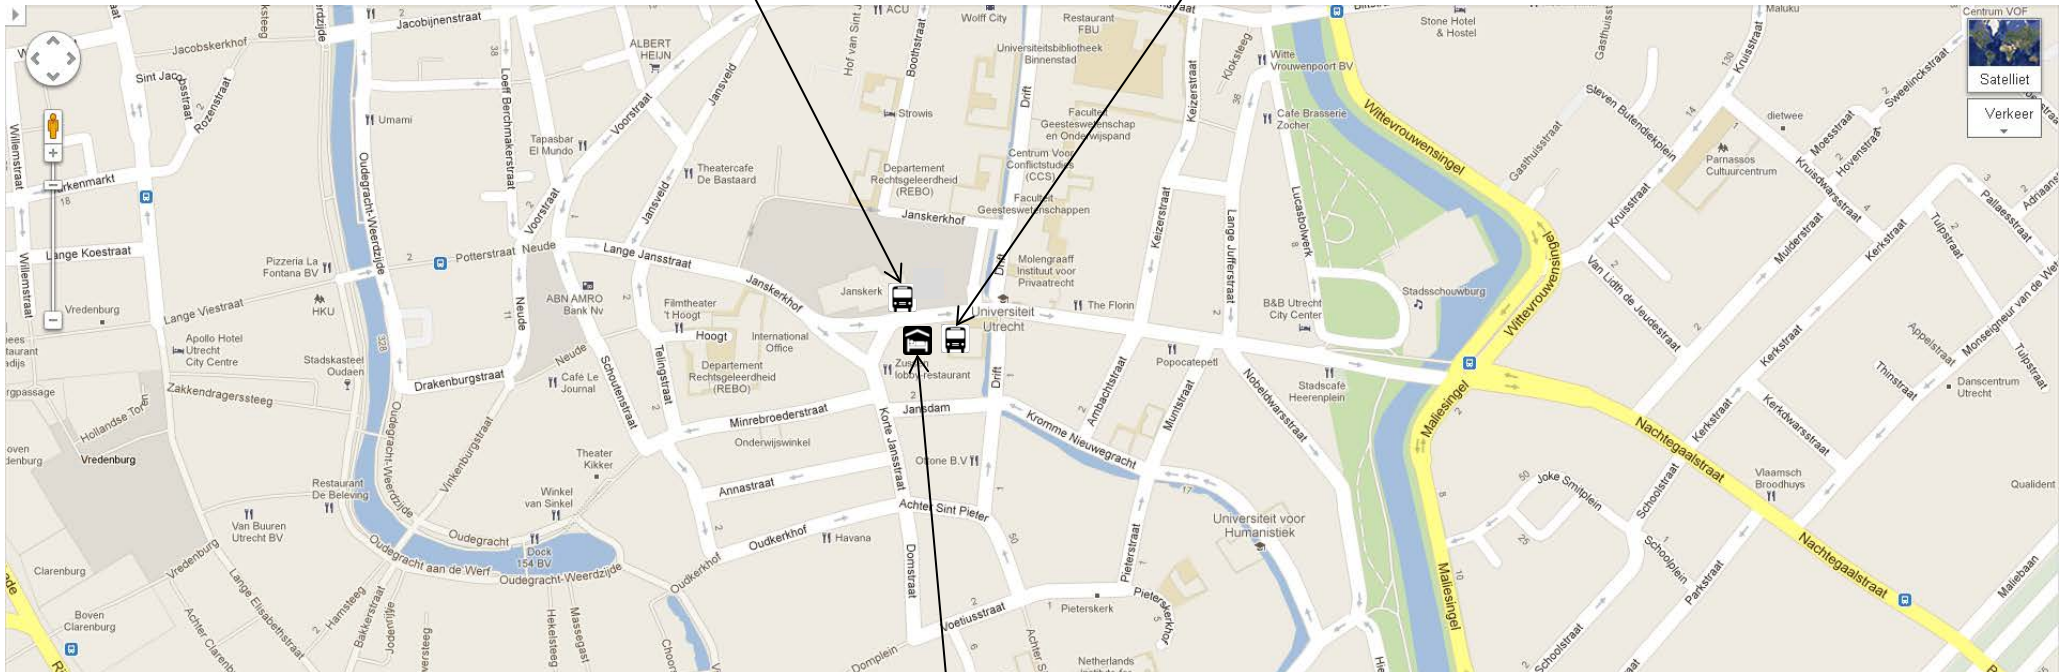

General map Utrecht

Bus stop Janskerkhof
line 28

Marinus Ruppert building
Leuvelaan 19

Bus station
(take city bus line 28)

Train station
(Centraal Station)

NH hotel
Centre Utrecht

Bus stop Heidelberglaan
line 28

Map Utrecht centre

Bus stops Janskerkhof
line 28
direction Central Station

Bus stops Janskerkhof
line 28
direction De Uithof

NH hotel
Centre Utrecht

Map De Uithof

Marinus Ruppert building
Leuvelaan 19

Bus stop Heidelberglaan, line 28
(for Marinus Ruppert building
and to city centre & train station)