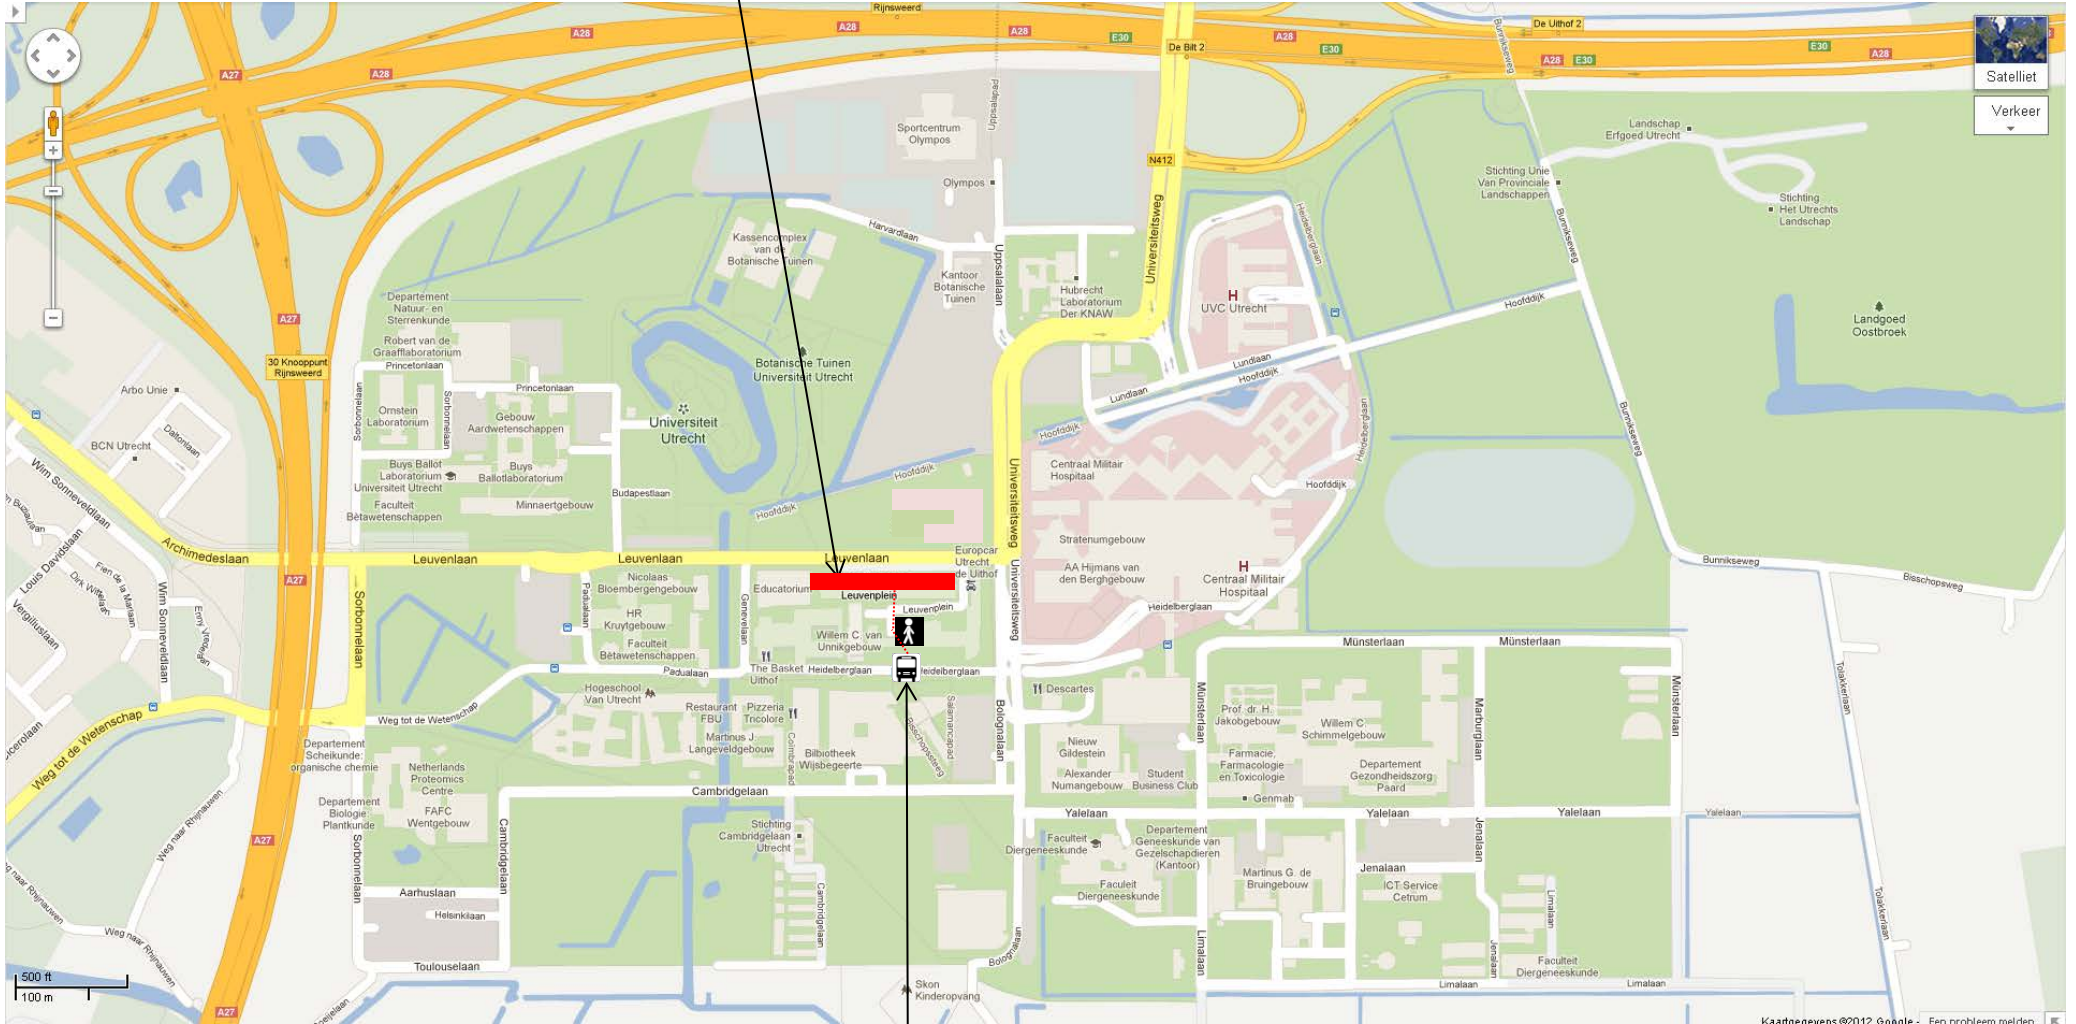

General map Utrecht

Bus stop Janskerkhof
line 28

Marinus Ruppert building
Leuvelaan 19

Bus station
(take city bus line 28)

Train station
(Centraal Station)

NH hotel
Centre Utrecht

Bus stop Heidelberglaan
line 28

Map Utrecht centre

Bus stops Janskerkhof
line 28
direction Central Station

Bus stops Janskerkhof
line 28
direction De Uithof

NH hotel
Centre Utrecht

Map De Uithof

Marinus Ruppert building
Leuvelaan 19

Bus stop Heidelberglaan, line 28
(for Marinus Ruppert building
and to city centre & train station)